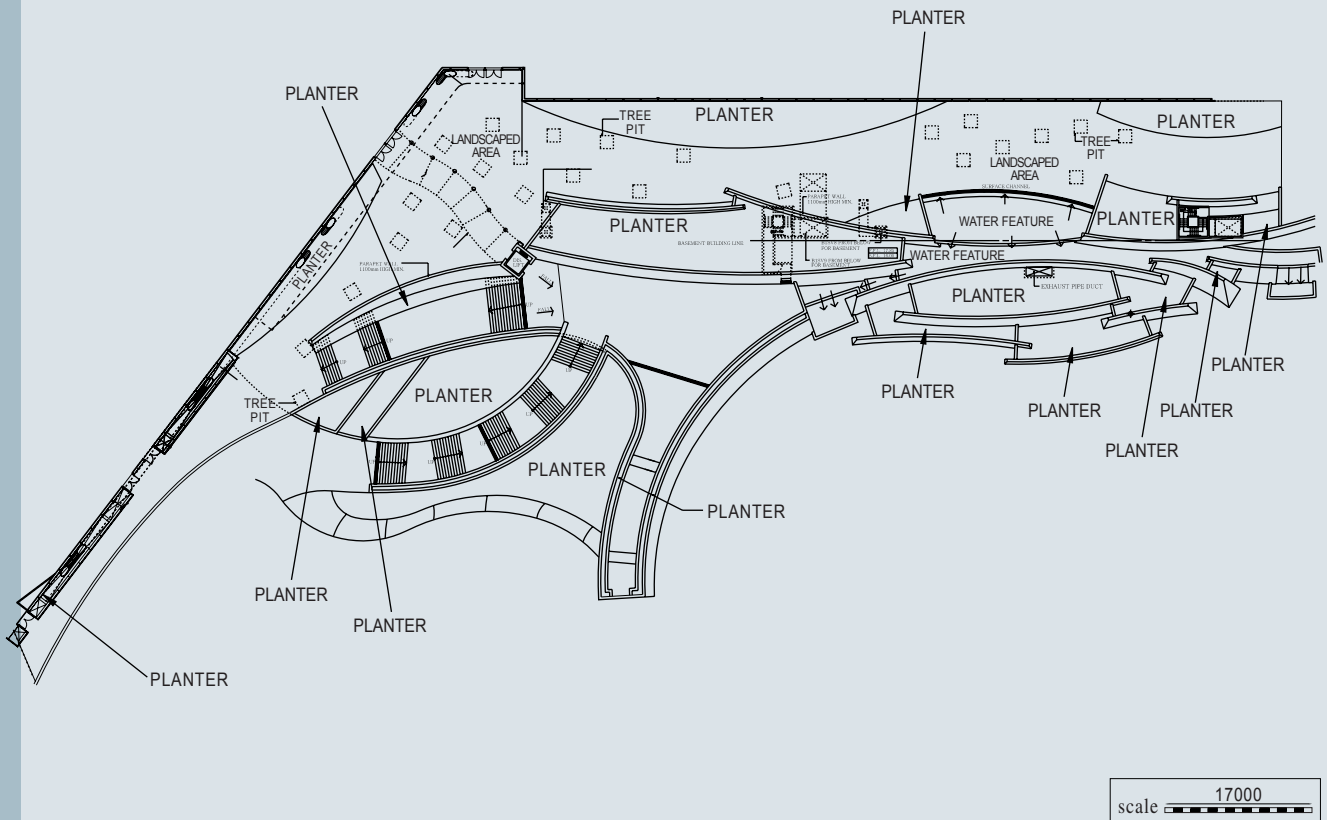

# CYBERPORT 3 (CORE C TO F)

## L3 Terrace Garden

Venue	Approx. Renting Area (m <sup>2</sup> )	Ceiling Height (m)
L3 Terrace Garden	1400	N/A