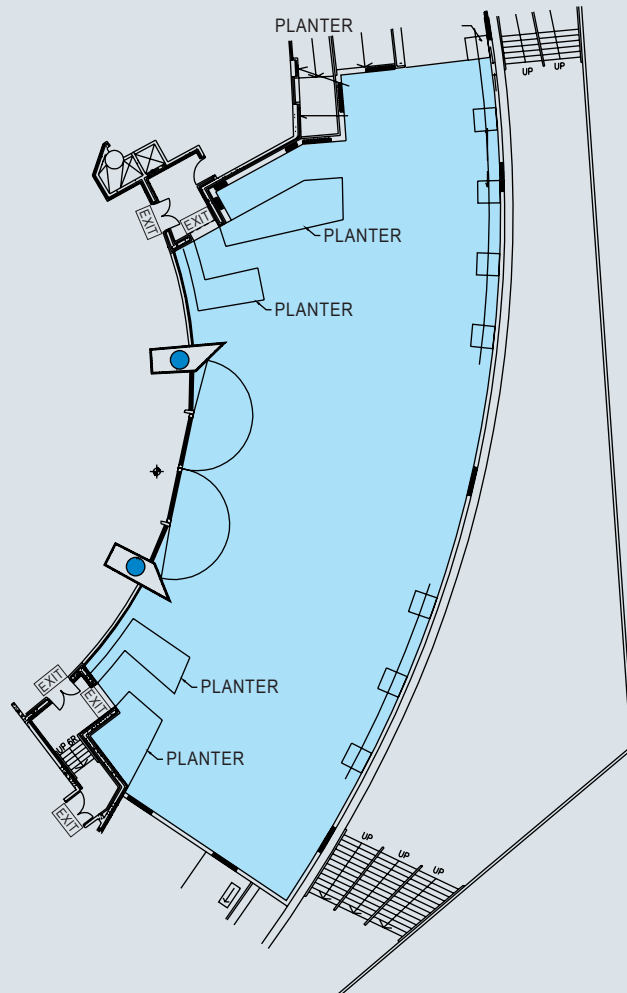

THE ARCADE

Sea View Terrace

 COLUMN

scale  5000

Venue	Approx. Renting Area (m ²)	Ceiling Height (m)
Sea View Terrace	600	N/A