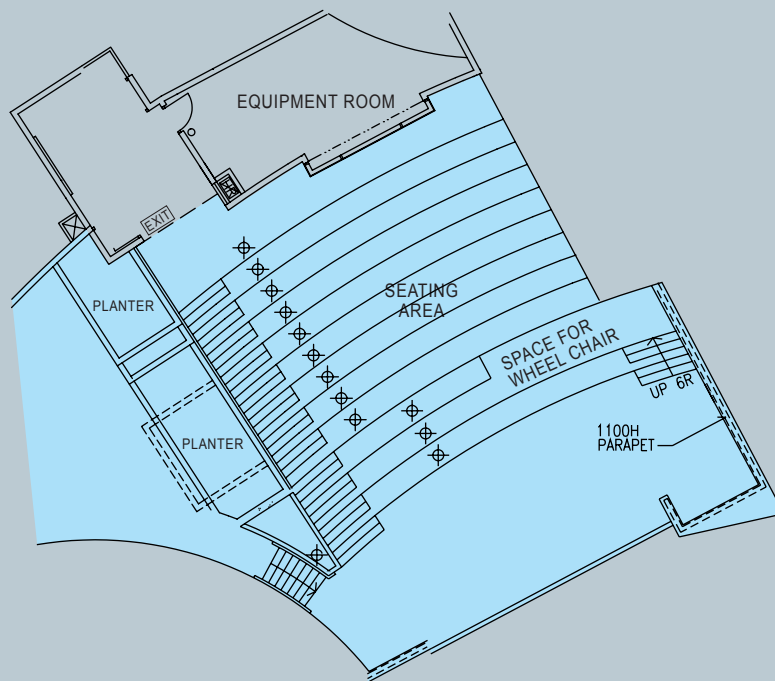

## Amphitheatre

Venue	Approx. Renting Area (m <sup>2</sup> )	Ceiling Height (m)
Amphitheatre	160	6